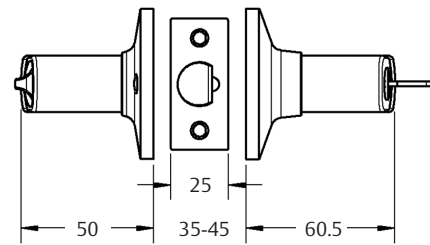

Hawthorn

Key in Knob

INTERLOCK™

ASSA ABLOY

RES-FLY-059 04 10NZ

ASSA ABLOY New Zealand Ltd.
PO Box 100407, North Shore
North Shore City 0745

6 Armstrong Road, Albany
North Shore City 0632
New Zealand

Within New Zealand:
Tel 09 415 8031
Fax 0800 478 297
www.assaabloy.co.nz

Outside New Zealand:
Tel +64 9 921 7630
Fax +64 9 921 6504
www.assaabloy.co.nz

ASSA ABLOY, the global leader
in door opening solutions.