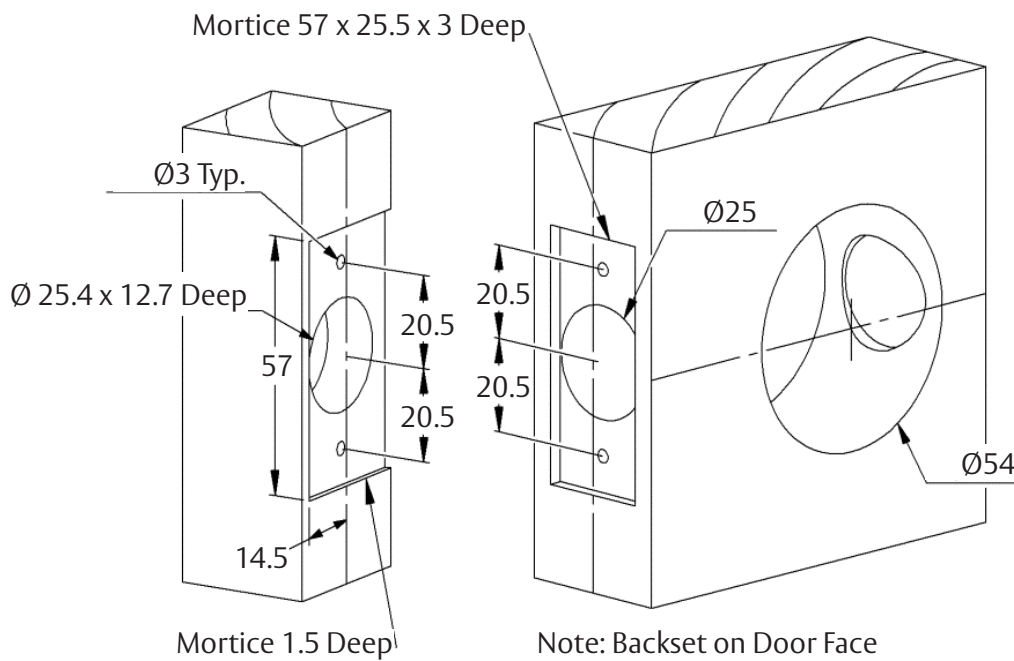

Hawthorn

Key in Knob

INTERLOCK™

ASSA ABLOY

RES-FLY-059 04 10NZ

ASSA ABLOY New Zealand Ltd.
PO Box 100407, North Shore
North Shore City 0745

6 Armstrong Road, Albany
North Shore City 0632
New Zealand

Within New Zealand:
Tel 09 415 8031
Fax 0800 478 297
www.assaabloy.co.nz

Outside New Zealand:
Tel +64 9 921 7630
Fax +64 9 921 6504
www.assaabloy.co.nz

ASSA ABLOY, the global leader
in door opening solutions.