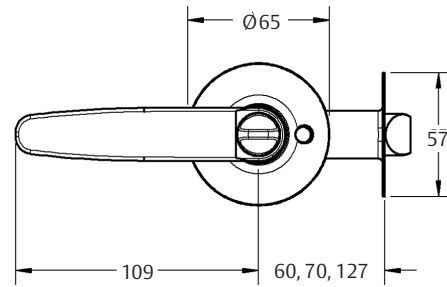

Hawthorn

Key in Knob

INTERLOCK™

ASSA ABLOY

RES-FLY-059 04 10NZ

ASSA ABLOY New Zealand Ltd.
PO Box 100407, North Shore
North Shore City 0745

6 Armstrong Road, Albany
North Shore City 0632
New Zealand

Within New Zealand:
Tel 09 415 8031
Fax 0800 478 297
www.assaabloy.co.nz

Outside New Zealand:
Tel +64 9 921 7630
Fax +64 9 921 6504
www.assaabloy.co.nz

ASSA ABLOY, the global leader
in door opening solutions.