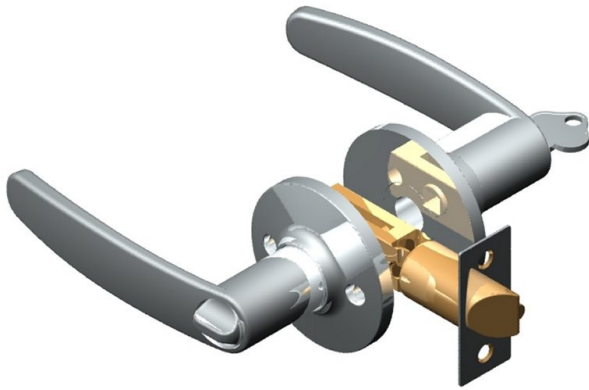

Hawthorn

Key in Knob

INTERLOCK™

ASSA ABLOY

RES-FLY-059 04 10NZ

ASSA ABLOY New Zealand Ltd.
PO Box 100407, North Shore
North Shore City 0745

6 Armstrong Road, Albany
North Shore City 0632
New Zealand

Within New Zealand:
Tel 09 415 8031
Fax 0800 478 297
www.assaabloy.co.nz

Outside New Zealand:
Tel +64 9 921 7630
Fax +64 9 921 6504
www.assaabloy.co.nz

ASSA ABLOY, the global leader
in door opening solutions.